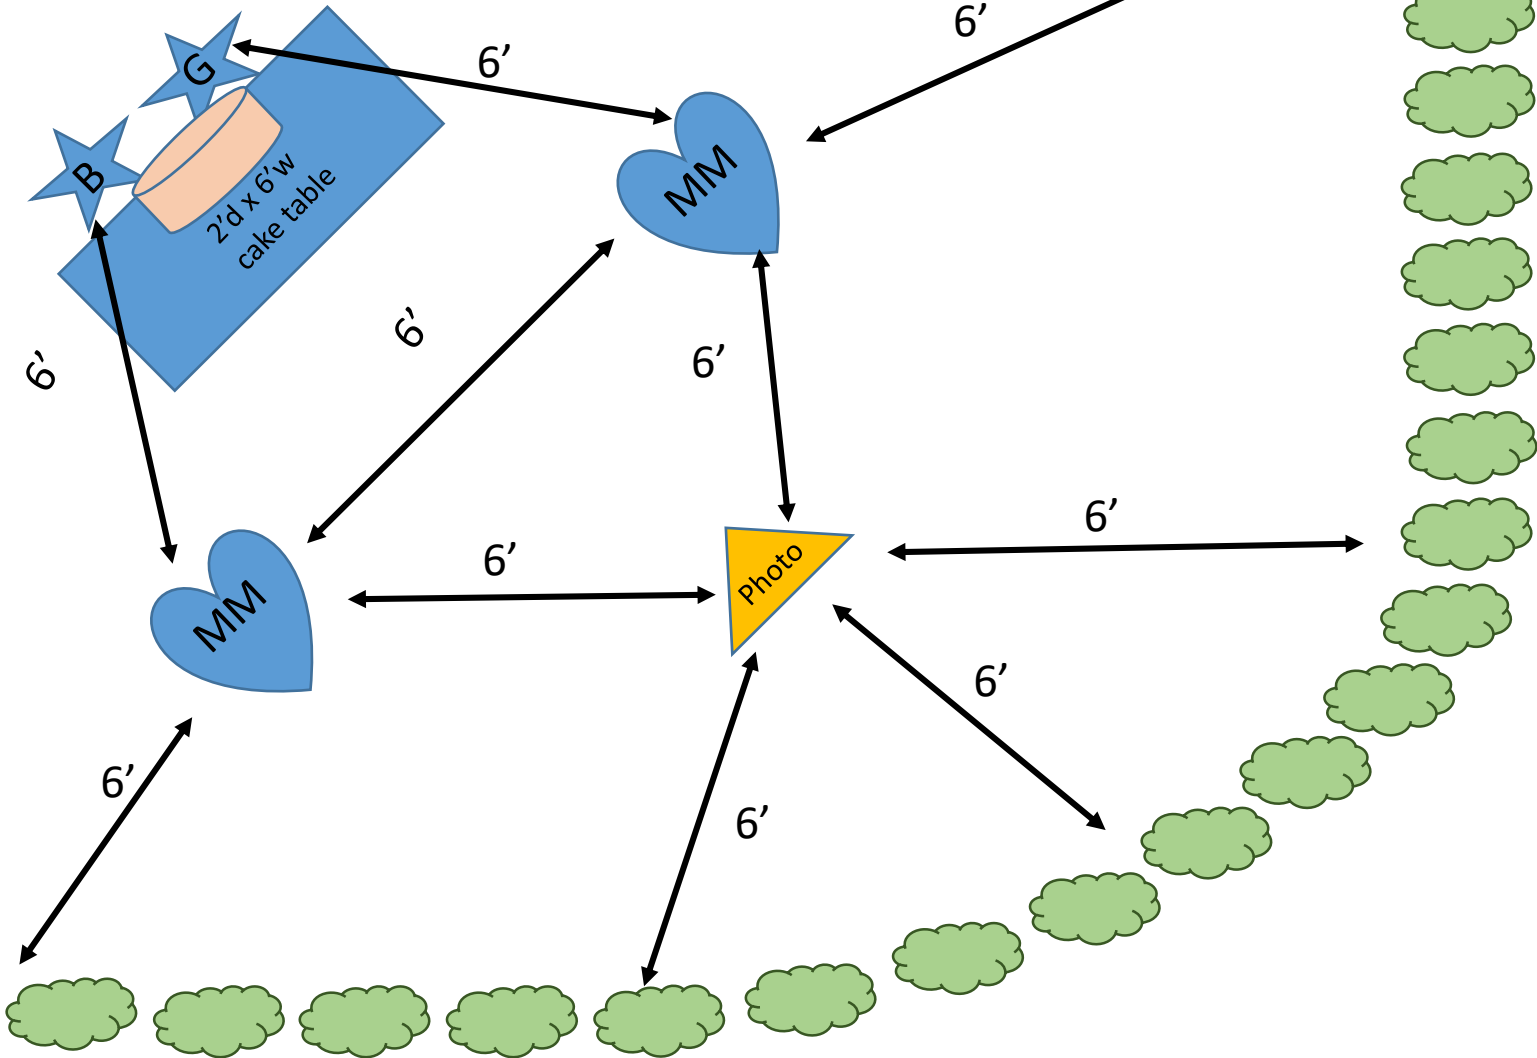

Ballroom Entrance  
Access for Newlyweds, Mickey & Minnie Mouse

Access  
For  
Photo

Arbicola or similar plant. 10" pot, approx. 3' tall. Planter box is 3' long x 18" wide and available in either black or white.

NTS – dimensions are approximate, not actual measurements